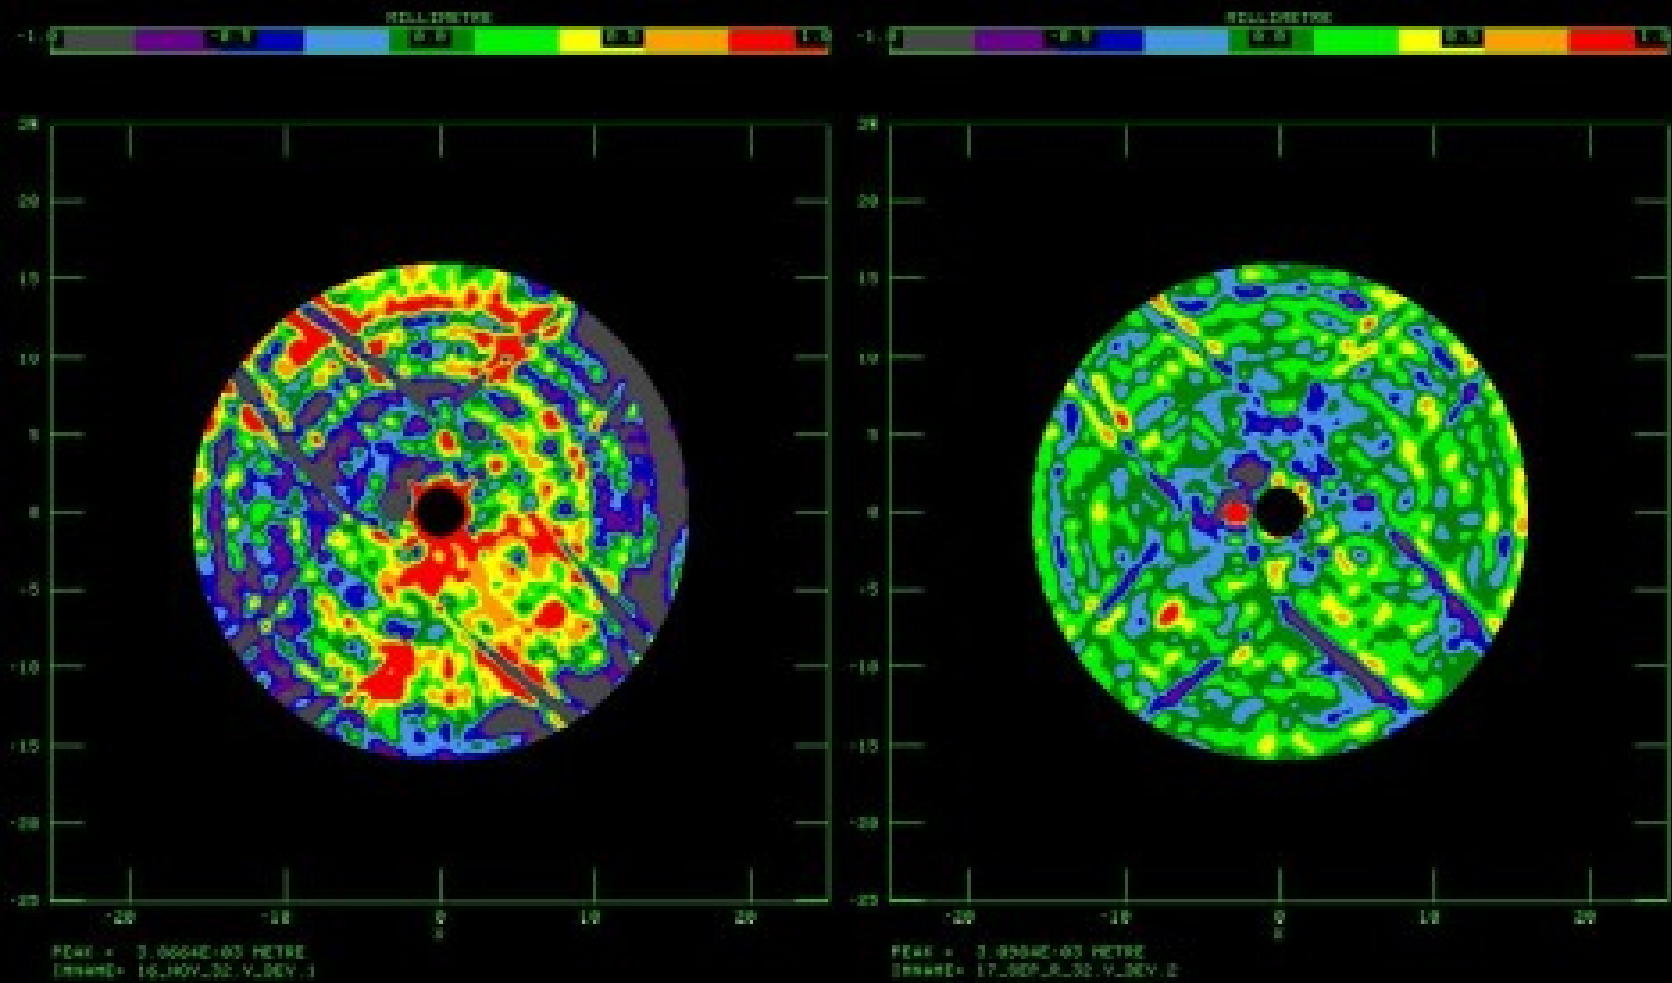

Holografi a 32m anteny

Initial, original panels setup

final image after panel adjustment work was finished